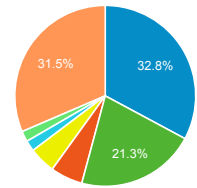

Top Pages

Page Title	Pageviews	Bounce Rate
Guidance on the Essential Critical Infrastructure Workforce CISA	1,124,116	76.01%
Identifying Critical Infrastructure During COVID-19 CISA	435,384	47.74%
Publications Library CISA	193,694	68.92%
Homepage CISA	128,965	37.55%
Critical Infrastructure Sectors CISA	100,217	52.01%
Coronavirus CISA	58,091	60.61%
Critical Manufacturing Sector CISA	56,927	59.40%
Commercial Facilities Sector CISA	53,716	67.92%
Healthcare and Public Health Sector CISA	45,706	72.94%
Food and Agriculture Sector CISA	42,247	65.31%

Visits by Social Network

Social Network	Sessions
Facebook	109,114
Twitter	13,679
LinkedIn	3,283
Scribd	2,580
reddit	603
YouTube	377
Yammer	67
Blogger	47
Instagram	36
WordPress	30

Visits By Source

(direct) google m.facebook.com cdc.gov wtxl.com bing Other