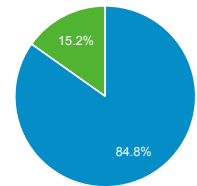

Top Pages

Page Title	Pageviews	Bounce Rate
Guidance on the Essential Critical Infrastructure Workforce CISA	1,124,116	76.01%
Identifying Critical Infrastructure During COVID-19 CISA	435,384	47.74%
Publications Library CISA	193,694	68.92%
Homepage CISA	128,965	37.55%
Critical Infrastructure Sectors CISA	100,217	52.01%
Coronavirus CISA	58,091	60.61%
Critical Manufacturing Sector CISA	56,927	59.40%
Commercial Facilities Sector CISA	53,716	67.92%
Healthcare and Public Health Sector CISA	45,706	72.94%
Food and Agriculture Sector CISA	42,247	65.31%

Visits by Social Network

Social Network	Sessions
Facebook	109,114
Twitter	13,679
LinkedIn	3,283
Scribd	2,580
reddit	603
YouTube	377
Yammer	67
Blogger	47
Instagram	36
WordPress	30

Visits By Source

(direct) google m.facebook.com cdc.gov wtxl.com bing Other

New vs. Returned Visitors

New Visitor Returning Visitor

CISA.gov Search Performance Metrics

Mar 1, 2020 - Mar 31, 2020

All Users
100.00% Sessions

Visits to CISA.gov

4,670,887

% of Total: 100.00% (4,670,887)