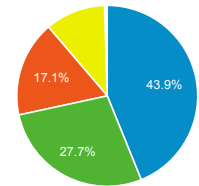

% of Total: 17.12% (4,670,887)

Search Source and Medium

Source / Medium	Organic Searches
google / organic	570,007
bing / organic	42,742
yahoo / organic	9,942
duckduckgo / organic	4,569
ask / organic	283
ecosia.org / organic	248
baidu / organic	61
naver / organic	8
avg / organic	3
goo.ne / organic	3

Top External Searches (Google - as reported)

Page Title	Sessions
Guidance on the Essential Critical Infrastructure Workforce CISA	278,535
Identifying Critical Infrastructure During COVID-19 CISA	134,593
Critical Infrastructure Sectors CISA	122,050
Homepage CISA	52,056
CISA Releases Guidance on Essential Critical Infrastructure Workers During COVID-19 CISA	22,407
Critical Manufacturing Sector CISA	14,145
Coronavirus CISA	12,965
Commercial Facilities Sector CISA	6,323
ABOUT CISA CISA	4,478
Bomb-Making Materials Awareness Program (BMAP) CISA	3,962

User Acquisition Channel

■ Direct
 ■ Referral
 ■ Organic Search
 ■ Social
 ■ Email

Top Referrers

Full Referrer	Users
(direct)	1,726,678
google	562,139
m.facebook.com/	375,153
covid19.ca.gov/stay-home-except-for-essential-needs/	145,788
bing	38,248
search.us-cert.gov/	27,157
moderntiredealer.com/news/737832/feds-classify-auto-repair-facilities-essential-during-covid-19-pandemic	25,442
facebook.com/	24,018
cdc.gov/media/releases/2020/s038-travel-advisory.html	23,700
cnn.com/2020/03/19/california-governor-issues-state-wide-order-to-stay-at-home-effective-thursday-evening.html	23,634